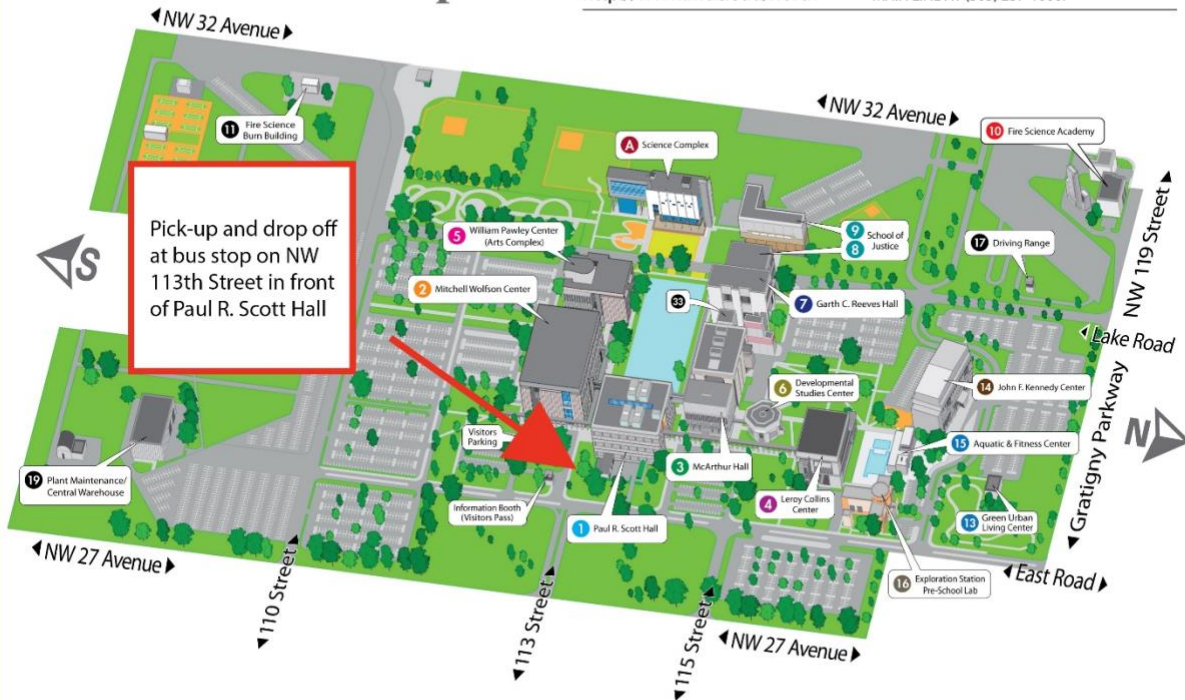

**Miami Dade
College**

CAMPUS MAP AND DIRECTORY

11380 N W 27 Ave.
Miami, FL 33167
(305) 237-1000 MAIN LINE
<http://www.mdc.edu/north>

EMERGENCY NUMBER
NORTH CAMPUS PUBLIC SAFETY
 (305) 237-1100
FOR INFORMATION AND DIRECTORY
ASSISTANCE, CALL THE NORTH CAMPUS
MAIN LINE AT (305) 237-1000.

North Campus

LEGEND Ex: Paul R. Scott Hall Facility number Official building name In most cases, buildings are referred to by their facility number; in the example above, the Paul R. Scott Hall will usually be referred to as "building one."	CAMPUS ROOM NUMBERS Ex: 4209 First Character: Facility in which room is located Second Number: Floor of the facility in which room is located In the example above, the room in question is a room on the second floor of the Leroy Collins Center, or "building 4."	CAMPUS PHONE NUMBERS Ex: (305) 237-1253 Extension: Last five digits The last five numbers of any North Campus telephone number are referred to as the "extension."